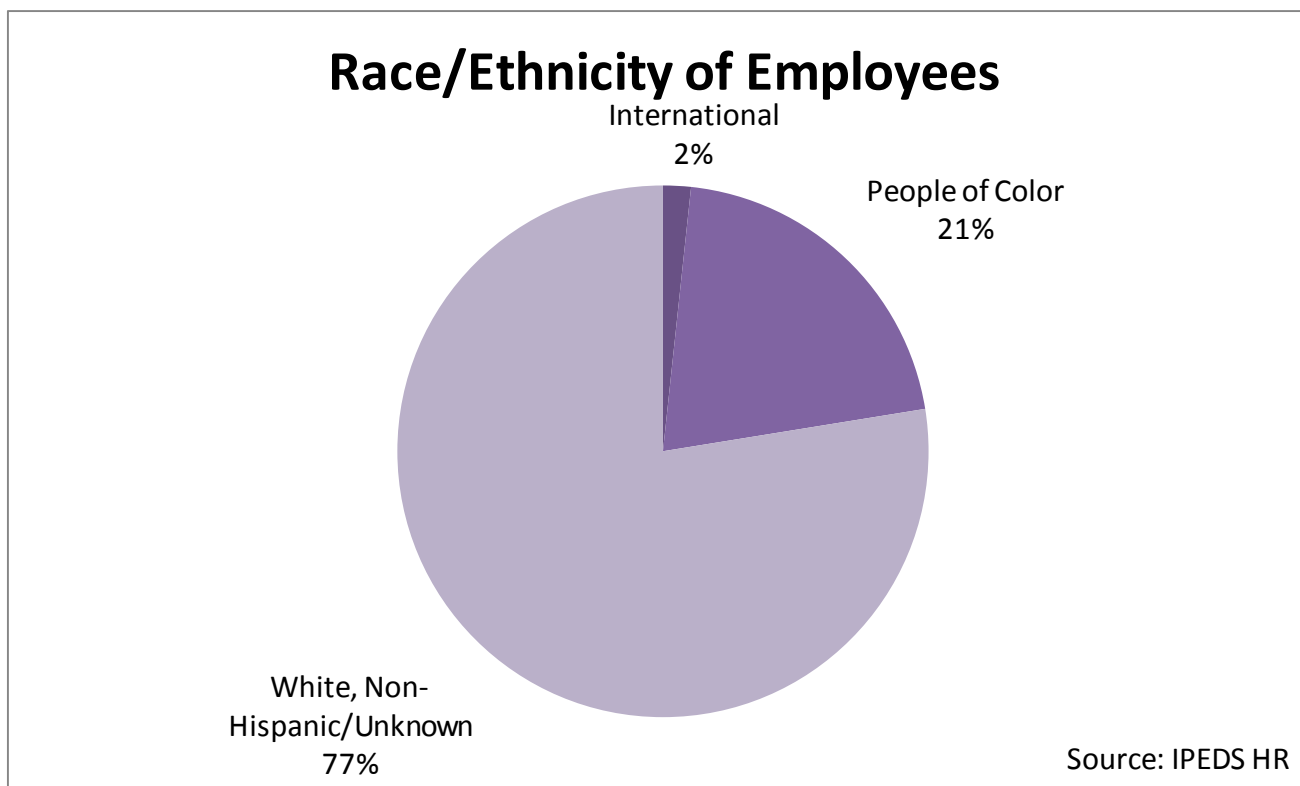

Race/Ethnicity of Employees by EEO Classification

Classification	American	Asian/	Black,	White,	Nonresident	Race/Ethnicity		Grand Total
	Indian/ Alaskan Native	Pacific Islander	Non-Hispanic	Hispanic	Non-Hispanic	Alien	Unknown	
Faculty	1	12	20	11	484	22	5	555
Executive/Administrative	0	1	4	1	54	0	0	60
Clerical	0	2	24	2	214	0	0	242
Professional/Non-Faculty	1	4	54	2	352	1	0	414
Skilled Craft	0	0	11	0	42	0	0	53
Service/Maintenance	1	9	178	5	131	5	0	329
Grand Total	3	28	291	21	1,277	28	5	1,653

Source: IPEDS HR