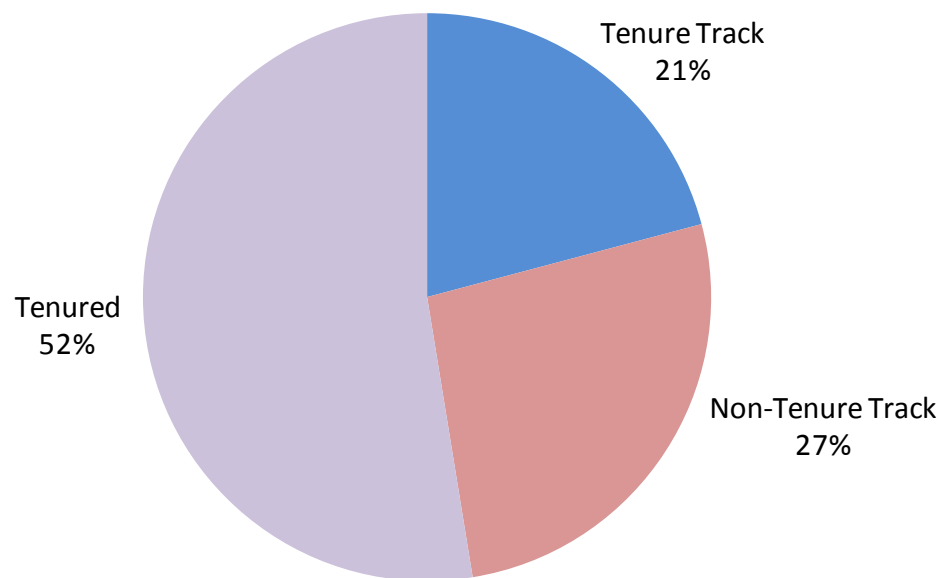

Tenure Status of Full-Time Faculty by Academic Rank

Academic Rank	Tenured	Tenure Track	Non-Tenure	
			Track	Total
Professor	76	0	1	77
Associate Professors	107	10	5	122
Assistant Professors	1	63	4	68
No academic Rank	0	0	83	83
Total	184	73	93	350

Source: IPEDS HR

Tenure Status of Full-Time Faculty

Source: IPEDS HR