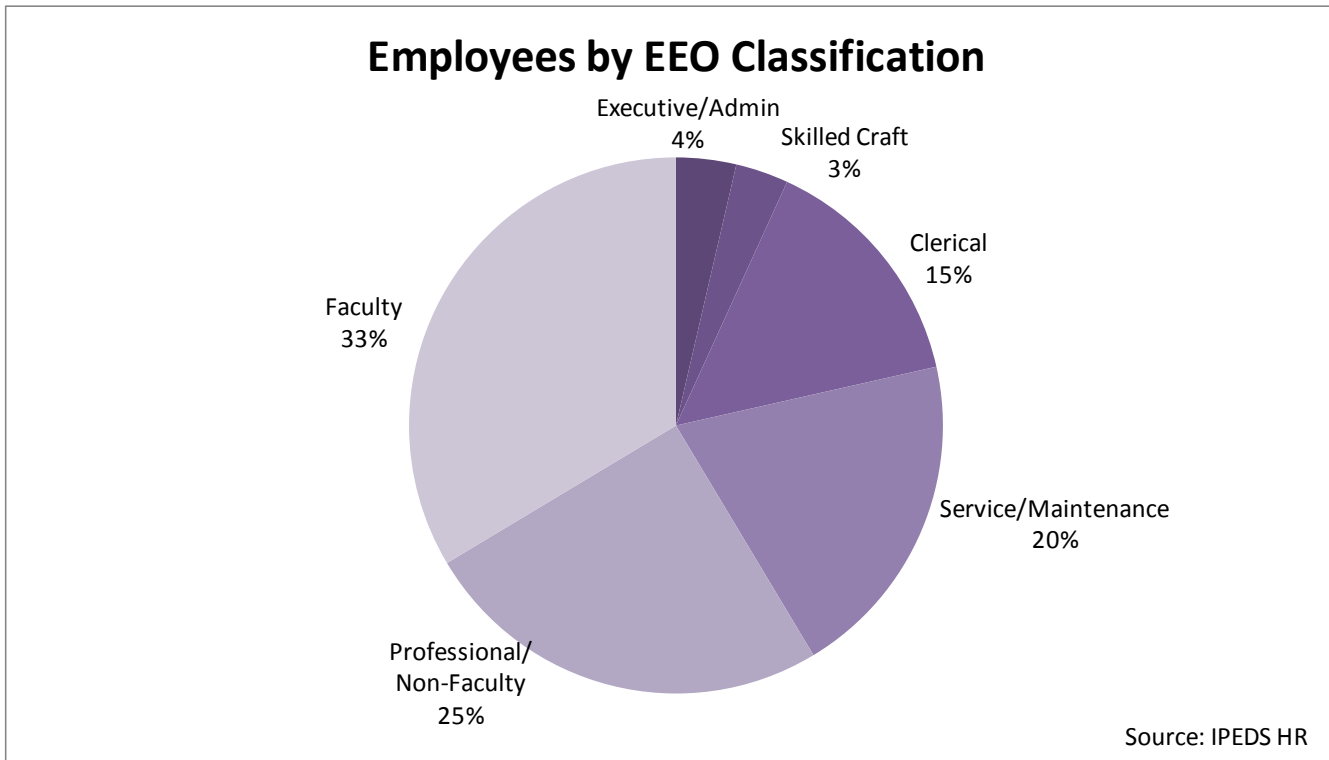

Faculty & Staff – Fall 2008

Full-Time/Part-Time Status of Employees by EEO Classification

Number of University Employees by EEO Classification			
Classification	Full-Time	Part-Time	Grand Total
Faculty	350	205	555
Executive/Administrative	60	0	60
Clerical	209	33	242
Professional/Non-Faculty	403	11	414
Skilled Craft	53	0	53
Service/Maintenance	289	40	329
Grand Total	1,364	289	1,653

Source: IPEDS HR