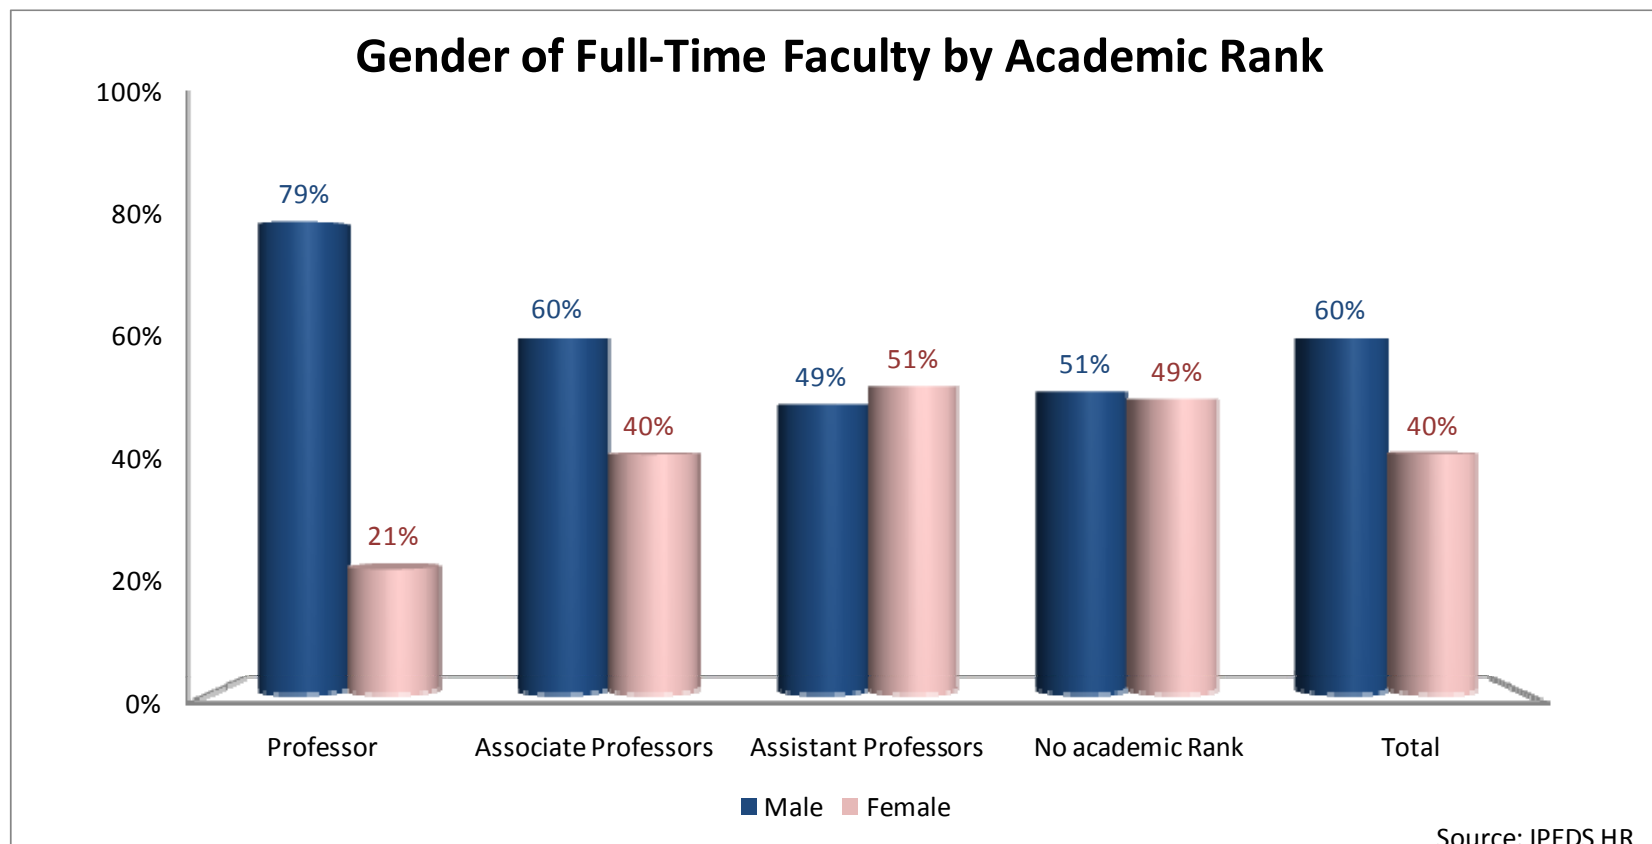

Gender of Full-Time Faculty

Academic Rank	Male	Female	Grand Total
Professor	61	16	77
Associate Professors	73	49	122
Assistant Professors	33	35	68
No academic Rank	42	41	83
Grand Total	209	141	350

Source: IPEDS HR