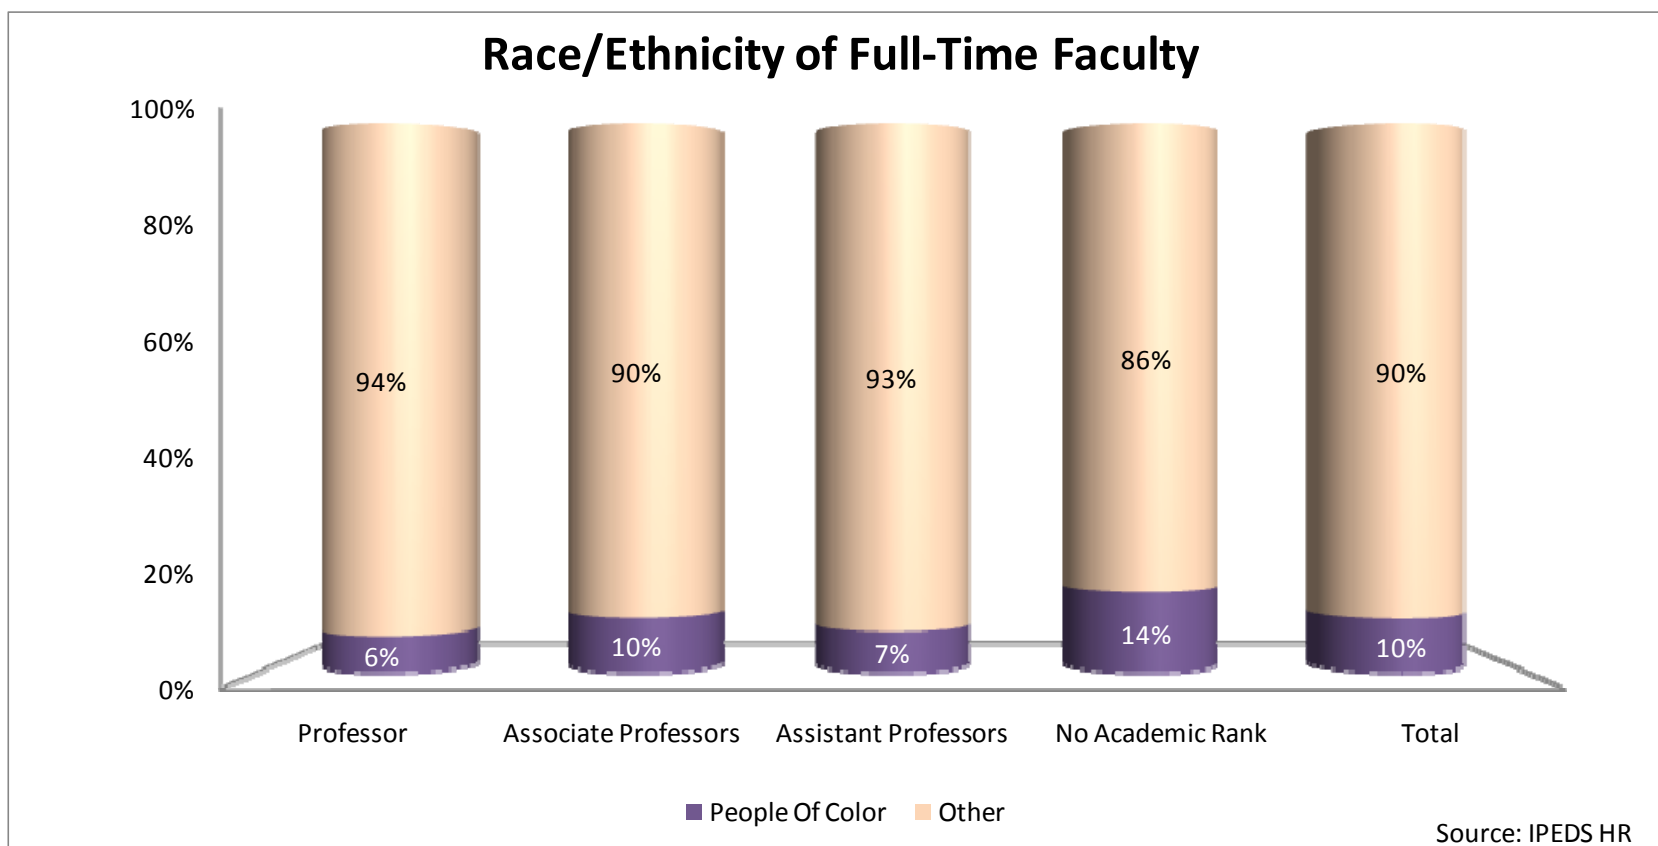

Race/Ethnicity of Full-Time Faculty by Academic Rank

Academic Rank	American Indian/ Alaskan Native	Asian/ Pacific Islander	Black, Non-Hispanic	Hispanic	White, Non-Hispanic	Nonresident Alien	Race/Ethnicity Unknown	Grand Total
Professor	0	0	4	1	72	0	0	77
Associate Professors	0	2	9	1	110	0	0	122
Assistant Professors	0	2	0	3	50	13	0	68
No academic Rank	0	6	0	6	64	6	1	83
Grand Total	0	10	13	11	296	19	1	350

Source: IPEDS HR