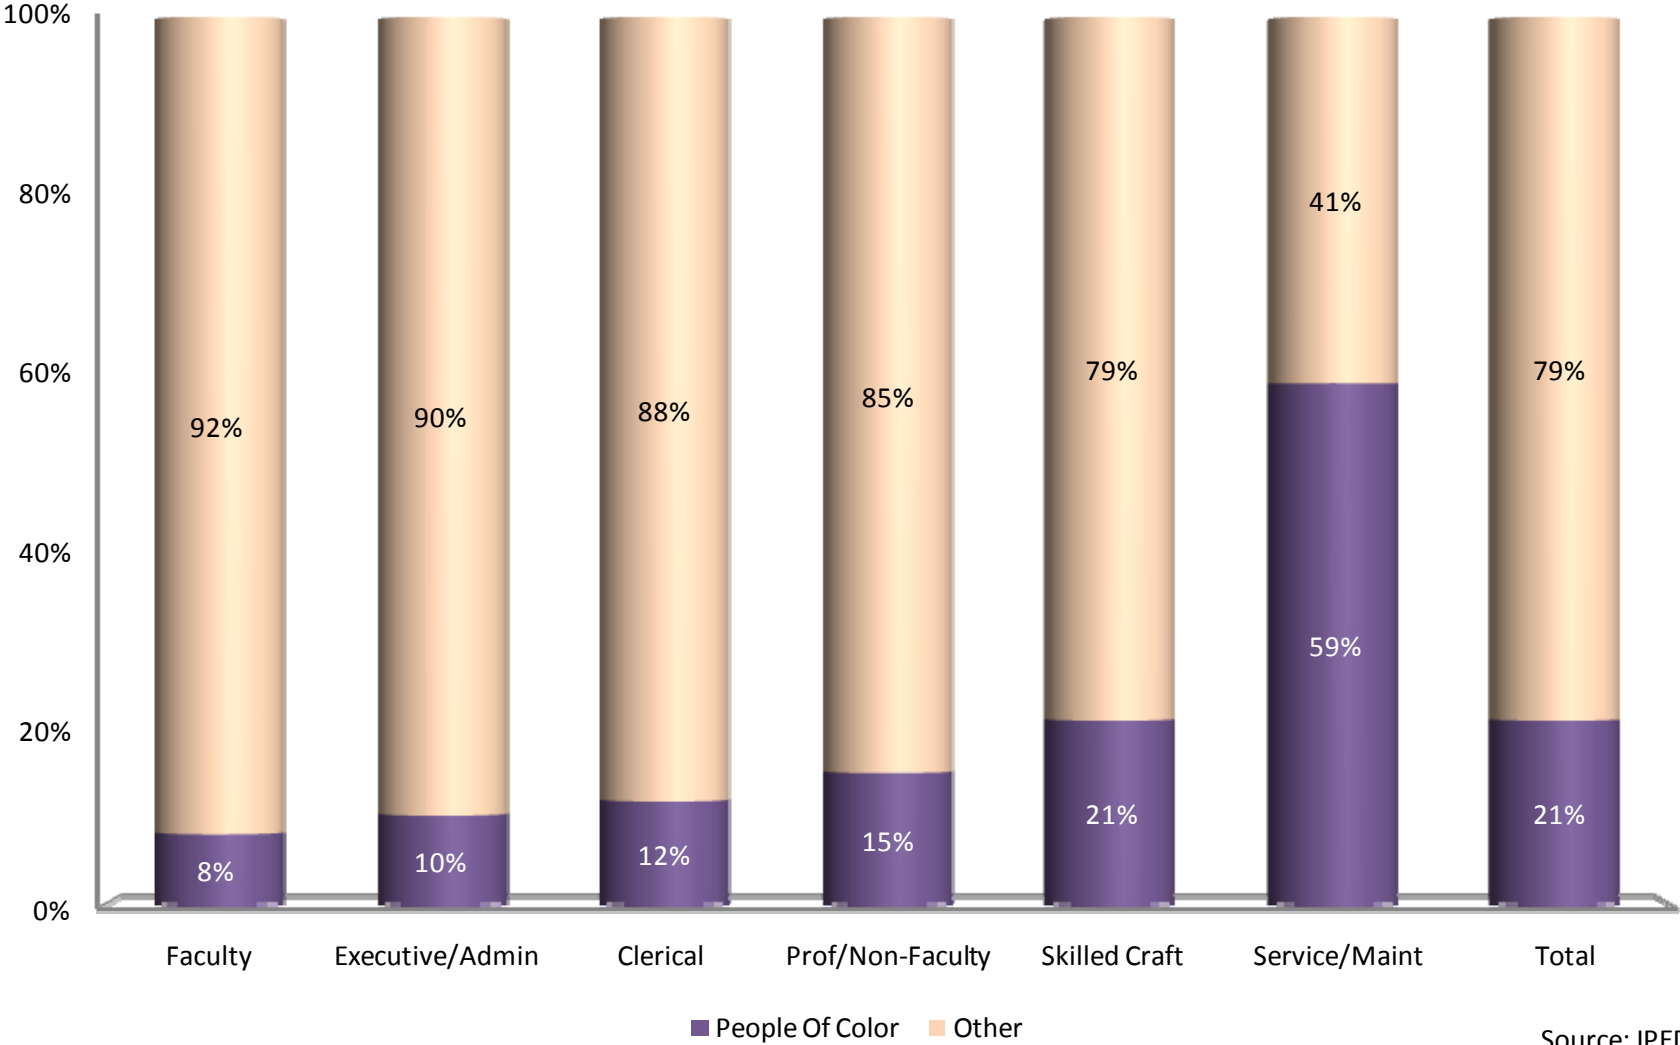

Source: IPEDS HR

Race/Ethnicity of Employees by EEO Classification

Classification	American	Asian/	Black,	White,	Nonresident	Race/Ethnicity		Grand Total
	Indian/ Alaskan Native	Pacific Islander	Non-Hispanic	Hispanic	Non-Hispanic	Alien	Unknown	
Faculty	1	12	20	11	484	22	5	555
Executive/Administrative	0	1	4	1	54	0	0	60
Clerical	0	2	24	2	214	0	0	242
Professional/Non-Faculty	1	4	54	2	352	1	0	414
Skilled Craft	0	0	11	0	42	0	0	53
Service/Maintenance	1	9	178	5	131	5	0	329
Grand Total	3	28	291	21	1,277	28	5	1,653

Source: IPEDS HR

Race/Ethnicity of Employees by EEO Classification

Source: IPEDS HR

Gender of Employees by EEO Classification

Classification	Male	Female	Grand Total
Faculty	317	238	555
Executive/Administrative	32	28	60
Clerical	23	219	242
Professional/Non-Faculty	183	231	414
Skilled Craft	53	0	53
Service/Maintenance	189	140	329
Grand Total	797	856	1,653