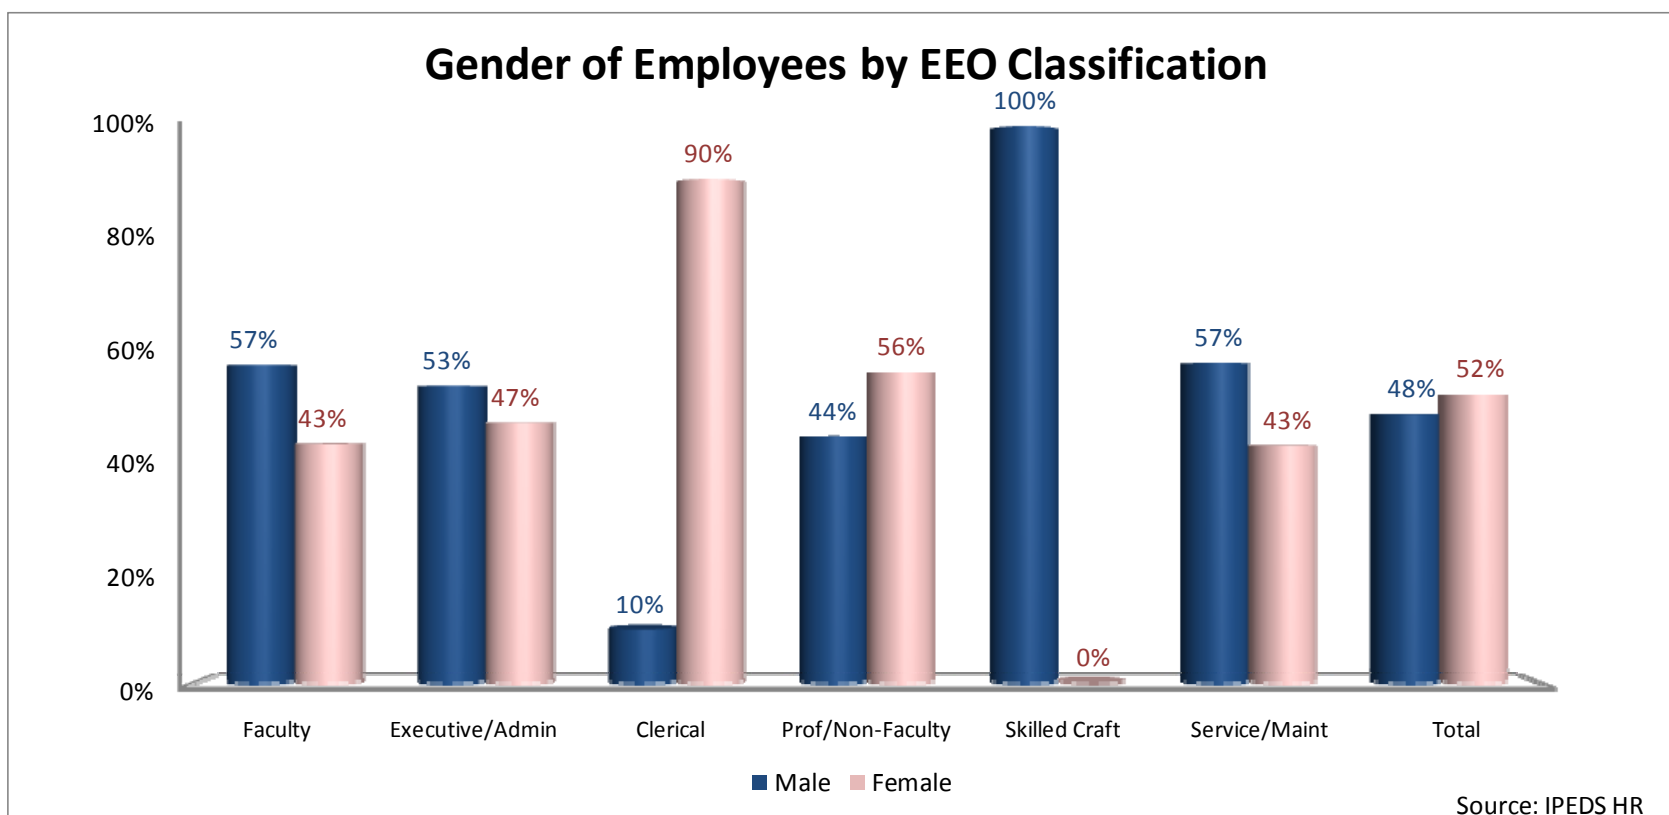

Gender of Employees by EEO Classification

Classification	Male	Female	Grand Total
Faculty	317	238	555
Executive/Administrative	32	28	60
Clerical	23	219	242
Professional/Non-Faculty	183	231	414
Skilled Craft	53	0	53
Service/Maintenance	189	140	329
Grand Total	797	856	1,653

Source: IPEDS HR